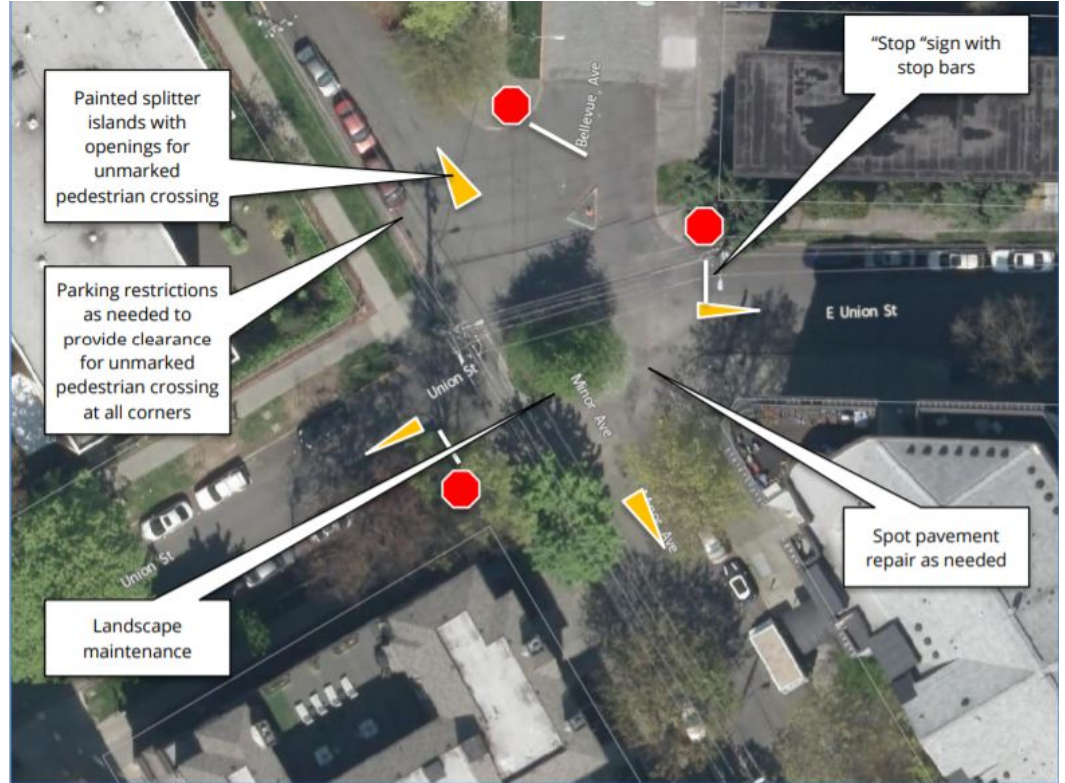

## Terry Avenue - Spring to Terrace

Overall Concept Plan - Future Vision Section

# Your Voice, Your Choice

**Project Number:** 19-129

**District:** 3

**Project location:** The intersection of Union Street, Minor Avenue and Bellevue Avenue.